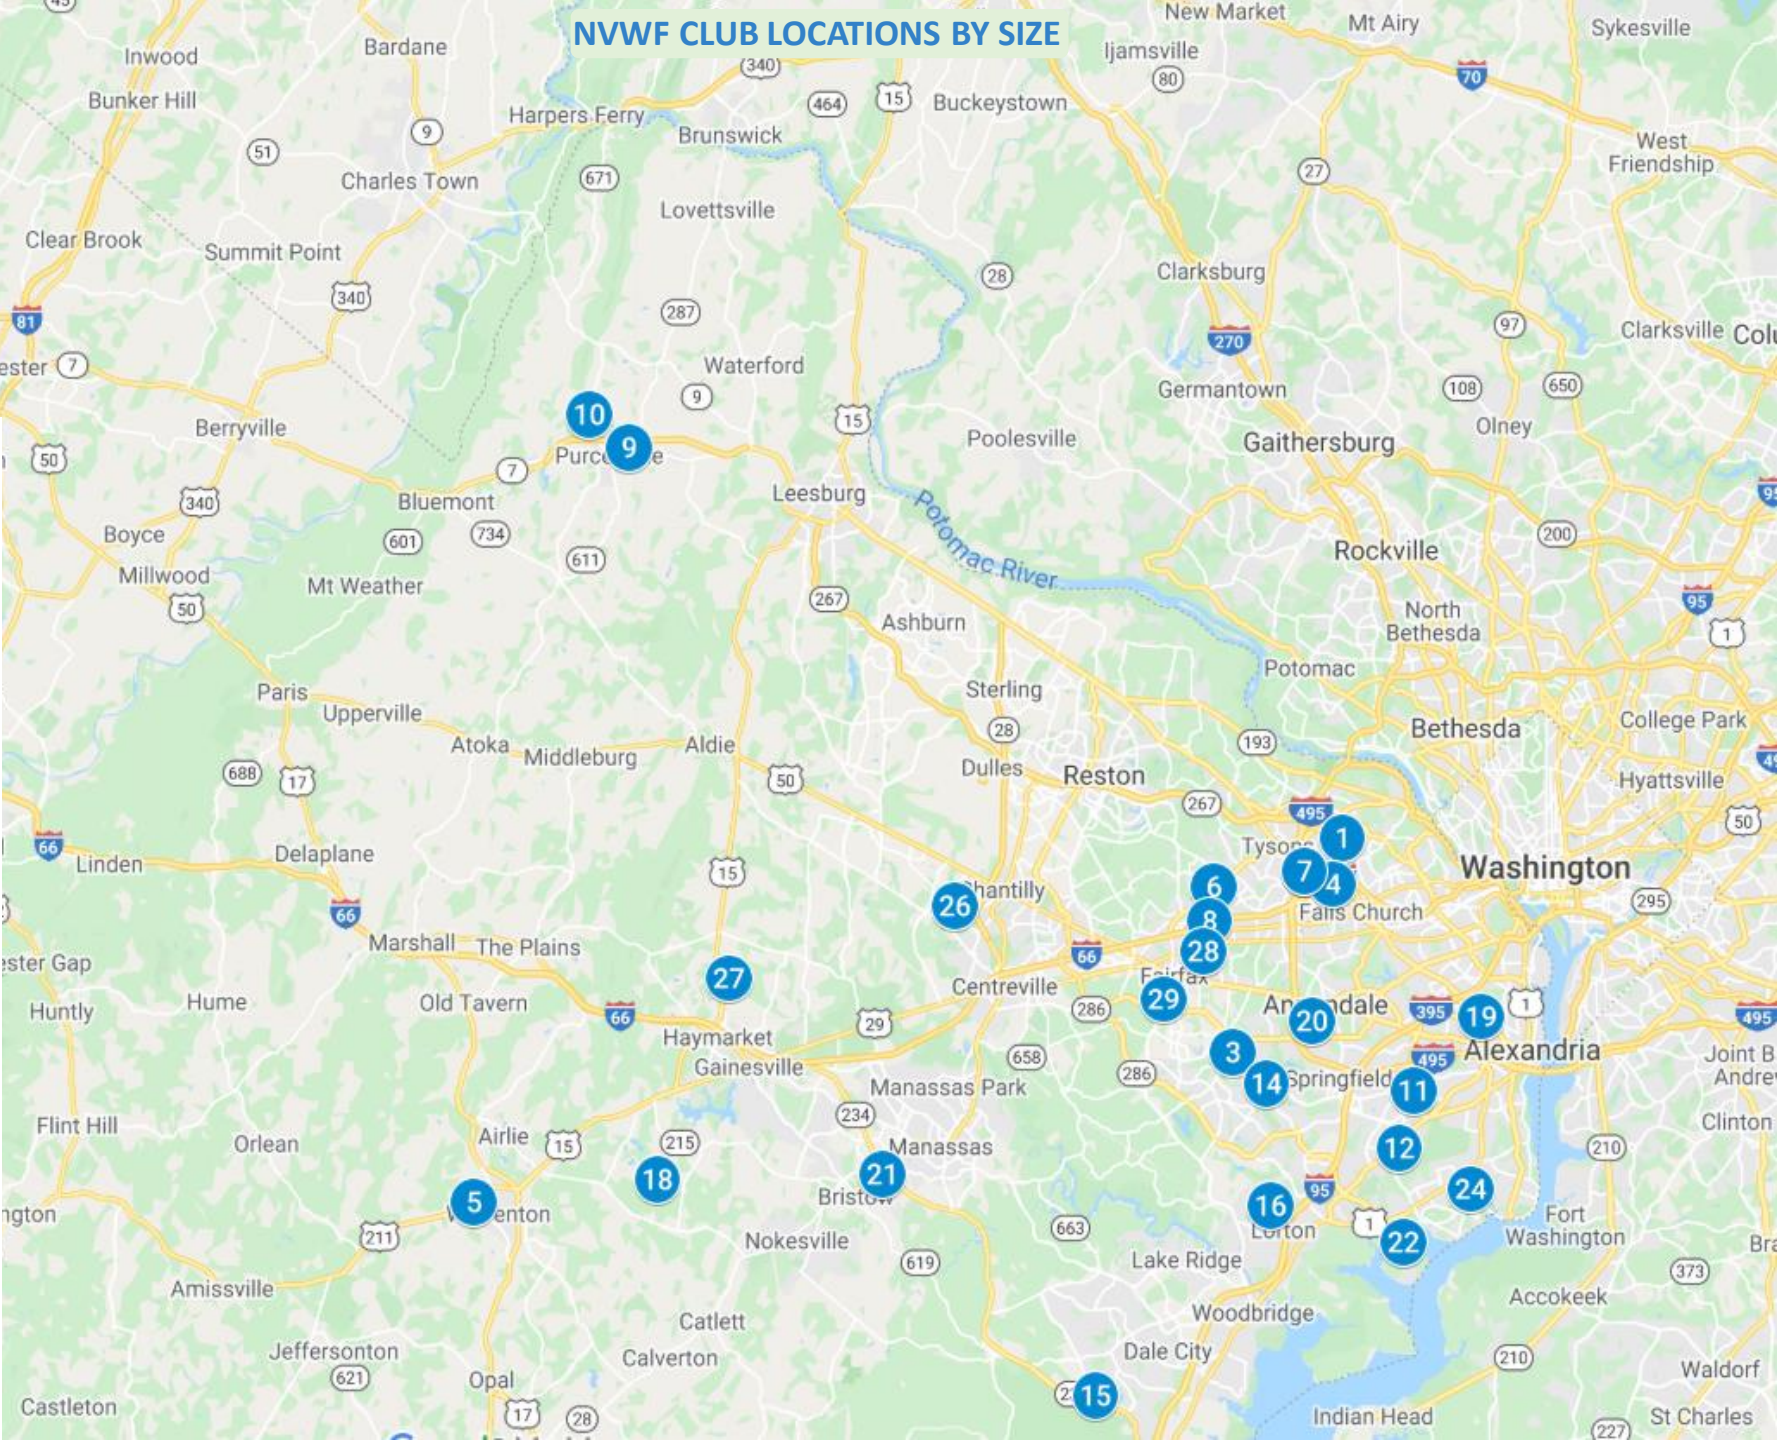

NVWF CLUB LOCATIONS

Compiled by Bill Marck

May 1, 2020

VIRGINIA COUNTIES AND MAJOR HIGHWAYS

Virginia

- ★ State Capitals
 - County Seat
 - Cities 500,000+
 - Cities 100,000-499,999
 - Cities 50,000-99,999
 - Cities 10,000-49,999
 - Cities 0-9,999
- | | | |
|---|---|--|
| <ul style="list-style-type: none"> --- State Boundaries --- County Boundaries | <ul style="list-style-type: none"> — Toll Roads and Bridges — Interstate Highways — U.S. Highways — State Roads | <ul style="list-style-type: none"> — Major Rivers — Intermediate Rivers — Lakes |
|---|---|--|

<http://www.yellowmaps.com/maps/img/US/printable/Virginia-printable-map-874.jpg>

Select High Schools Based on Size And Other Factors

Includes:

- A few select 5A schools
- All 6A schools in the scene
- A few select other schools as easy hosts

Consider:

- Ease of driving to events
- North, South, East, West, Central
 - Combinations
 - Rotations

Additional Information

NVWF CLUB LOCATIONS BY SIZE

1	LION	91
2	LION	91
3	BWC	80
4	FCWC	68
5	FAQ	64
6	VVI	53
7	VVI	53
8	VVI	53
9	WLWC	52
10	WLWC	52
11	FWC	51
12	GJWC	50
13	HWC	49
14	BND	44
15	PWWC	44
16	SC	39
17	KGWC	37
18	KRWC	37
19	AJT	36
20	ANN	36
21	FCA	36
22	FTB	35
23	KOD	35
24	MV	34
25	SH	31
26	SYA	31
27	HH	22
28	FPYC	16
29	FPYC	16
30	TC	0

NVWF CLUB LOCATIONS BY SIZE

- 1 LION 91
- 2 LION 91
- 3 BWC 80
- 4 FCWC 68
- 5 FAQ 64
- 6 VVI 53
- 7 VVI 53
- 8 VVI 53
- 9 WLWC 52
- 10 WLWC 52
- 11 FWC 51
- 12 GJWC 50
- 13 HWC 49
- 14 BND 44
- 15 PWWC 44
- 16 SC 39
- 17 KGWC 37
- 18 KRWC 37
- 19 AJT 36
- 20 ANN 36
- 21 FCA 36
- 22 FTB 35
- 23 KOD 35
- 24 MV 34
- 25 SH 31
- 26 SYA 31
- 27 HH 22
- 28 FPYC 16
- 29 FPYC 16
- 30 TC 0