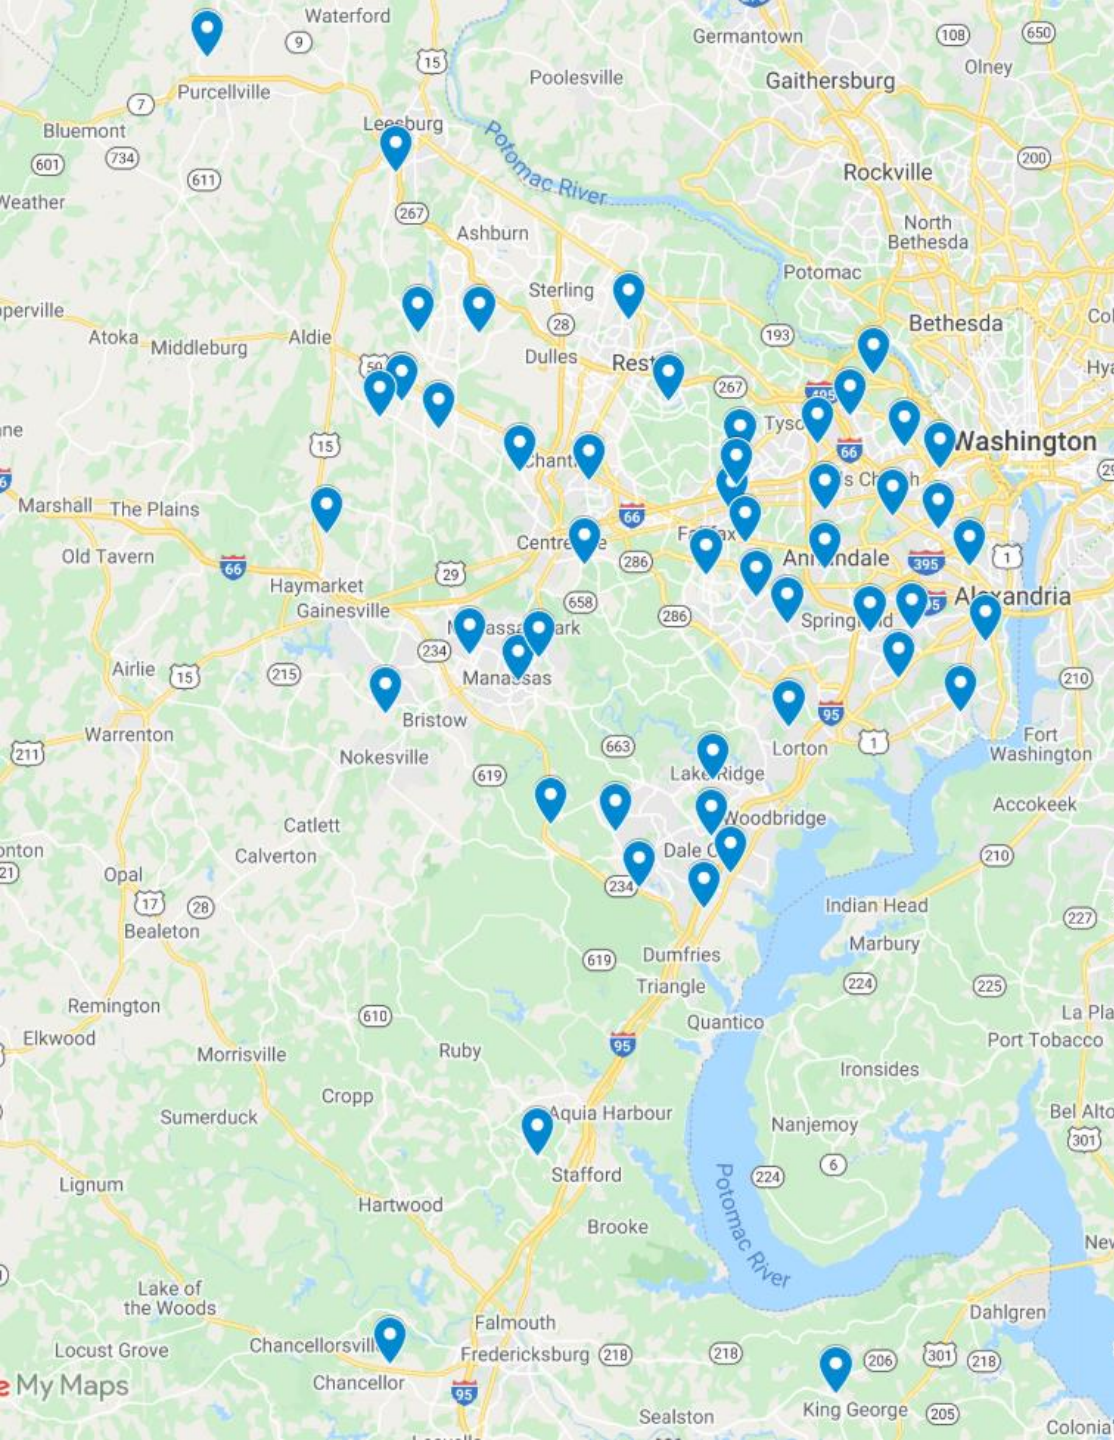

NVWF CLUB LOCATIONS

Compiled by Bill Marck

May 1, 2020

VIRGINIA COUNTIES AND MAJOR HIGHWAYS

Virginia

- ★ State Capitals
 - County Seat
 - Cities 500,000+
 - Cities 100,000-499,999
 - Cities 50,000-99,999
 - Cities 10,000-49,999
 - Cities 0-9,999
- | | | |
|---|---|--|
| <ul style="list-style-type: none"> --- State Boundaries --- County Boundaries | <ul style="list-style-type: none"> — Toll Roads and Bridges — Interstate Highways — U.S. Highways — State Roads | <ul style="list-style-type: none"> — Major Rivers — Intermediate Rivers — Lakes |
|---|---|--|

<http://www.yellowmaps.com/maps/img/US/printable/Virginia-printable-map-874.jpg>

Select High Schools Based on Size And Other Factors

Includes:

- A few select 5A schools
- All 6A schools in the scene
- A few select other schools as easy hosts

Consider:

- Ease of driving to events
- North, South, East, West, Central
 - Combinations
 - Rotations

Additional Information

NVWF CLUB LOCATIONS BY SIZE

1	LION	91
2	LION	91
3	BWC	80
4	FCWC	68
5	FAQ	64
6	VVI	53
7	VVI	53
8	VVI	53
9	WLWC	52
10	WLWC	52
11	FWC	51
12	GJWC	50
13	HWC	49
14	BND	44
15	PWWC	44
16	SC	39
17	KGWC	37
18	KRWC	37
19	AJT	36
20	ANN	36
21	FCA	36
22	FTB	35
23	KOD	35
24	MV	34
25	SH	31
26	SYA	31
27	HH	22
28	FPYC	16
29	FPYC	16
30	TC	0

NVWF CLUB LOCATIONS BY SIZE

- 1 LION 91
- 2 LION 91
- 3 BWC 80
- 4 FCWC 68
- 5 FAQ 64
- 6 VVI 53
- 7 VVI 53
- 8 VVI 53
- 9 WLWC 52
- 10 WLWC 52
- 11 FWC 51
- 12 GJWC 50
- 13 HWC 49
- 14 BND 44
- 15 PWWC 44
- 16 SC 39
- 17 KGWC 37
- 18 KRWC 37
- 19 AJT 36
- 20 ANN 36
- 21 FCA 36
- 22 FTB 35
- 23 KOD 35
- 24 MV 34
- 25 SH 31
- 26 SYA 31
- 27 HH 22
- 28 FPYC 16
- 29 FPYC 16
- 30 TC 0