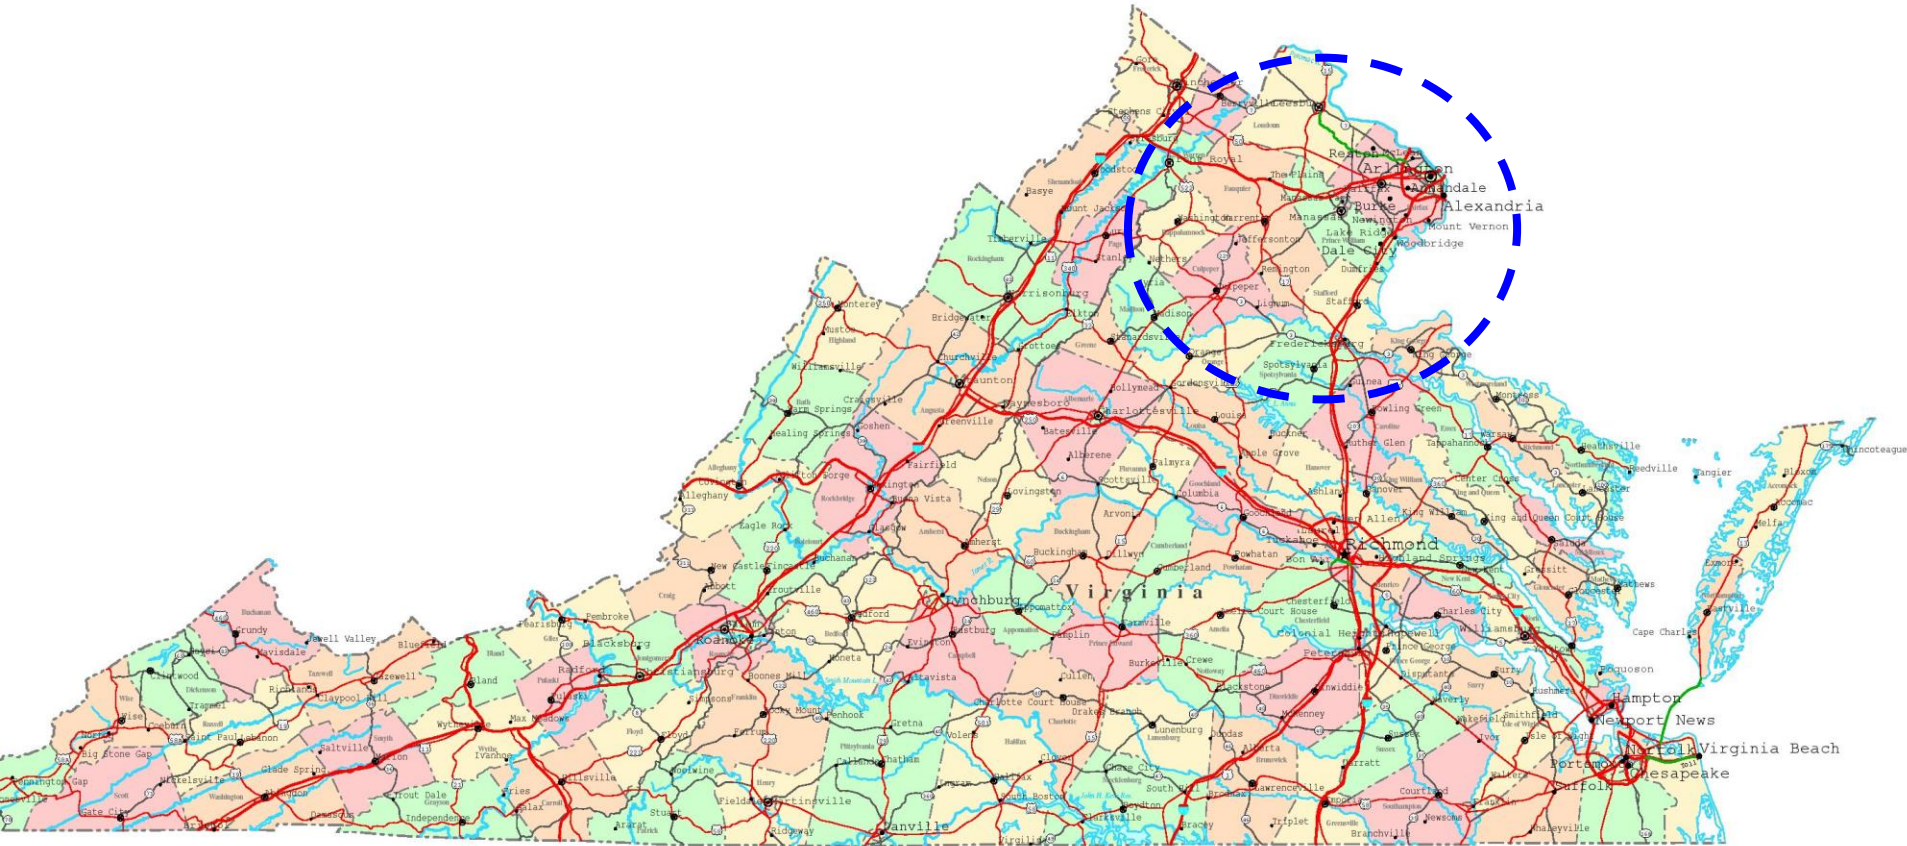

NVWF CLUB LOCATIONS

Compiled by Bill Marck

May 1, 2020

VIRGINIA COUNTIES AND MAJOR HIGHWAYS

Virginia

- ★ State Capitals
 - County Seat
 - Cities 500,000+
 - Cities 100,000-499,999
 - Cities 50,000-99,999
 - Cities 10,000-49,999
 - Cities 0-9,999
- | | | |
|---|---|--|
| <ul style="list-style-type: none"> --- State Boundaries --- County Boundaries | <ul style="list-style-type: none"> — Toll Roads and Bridges — Interstate Highways — U.S. Highways — State Roads | <ul style="list-style-type: none"> — Major Rivers — Intermediate Rivers — Lakes |
|---|---|--|

<http://www.yellowmaps.com/maps/img/US/printable/Virginia-printable-map-874.jpg>

Select High Schools Based on Size And Other Factors

Includes:

- A few select 5A schools
- All 6A schools in the scene
- A few select other schools as easy hosts

Consider:

- Ease of driving to events
- North, South, East, West, Central
 - Combinations
 - Rotations

Additional Information

NVWF CLUB LOCATIONS BY SIZE

1	LION	91
2	LION	91
3	BWC	80
4	FCWC	68
5	FAQ	64
6	VVI	53
7	VVI	53
8	VVI	53
9	WLWC	52
10	WLWC	52
11	FWC	51
12	GJWC	50
13	HWC	49
14	BND	44
15	PWWC	44
16	SC	39
17	KGWC	37
18	KRWC	37
19	AJT	36
20	ANN	36
21	FCA	36
22	FTB	35
23	KOD	35
24	MV	34
25	SH	31
26	SYA	31
27	HH	22
28	FPYC	16
29	FPYC	16
30	TC	0

NVWF CLUB LOCATIONS BY SIZE

- 1 LION 91
- 2 LION 91
- 3 BWC 80
- 4 FCWC 68
- 5 FAQ 64
- 6 VVI 53
- 7 VVI 53
- 8 VVI 53
- 9 WLWC 52
- 10 WLWC 52
- 11 FWC 51
- 12 GJWC 50
- 13 HWC 49
- 14 BND 44
- 15 PWWC 44
- 16 SC 39
- 17 KGWC 37
- 18 KRWC 37
- 19 AJT 36
- 20 ANN 36
- 21 FCA 36
- 22 FTB 35
- 23 KOD 35
- 24 MV 34
- 25 SH 31
- 26 SYA 31
- 27 HH 22
- 28 FPYC 16
- 29 FPYC 16
- 30 TC 0