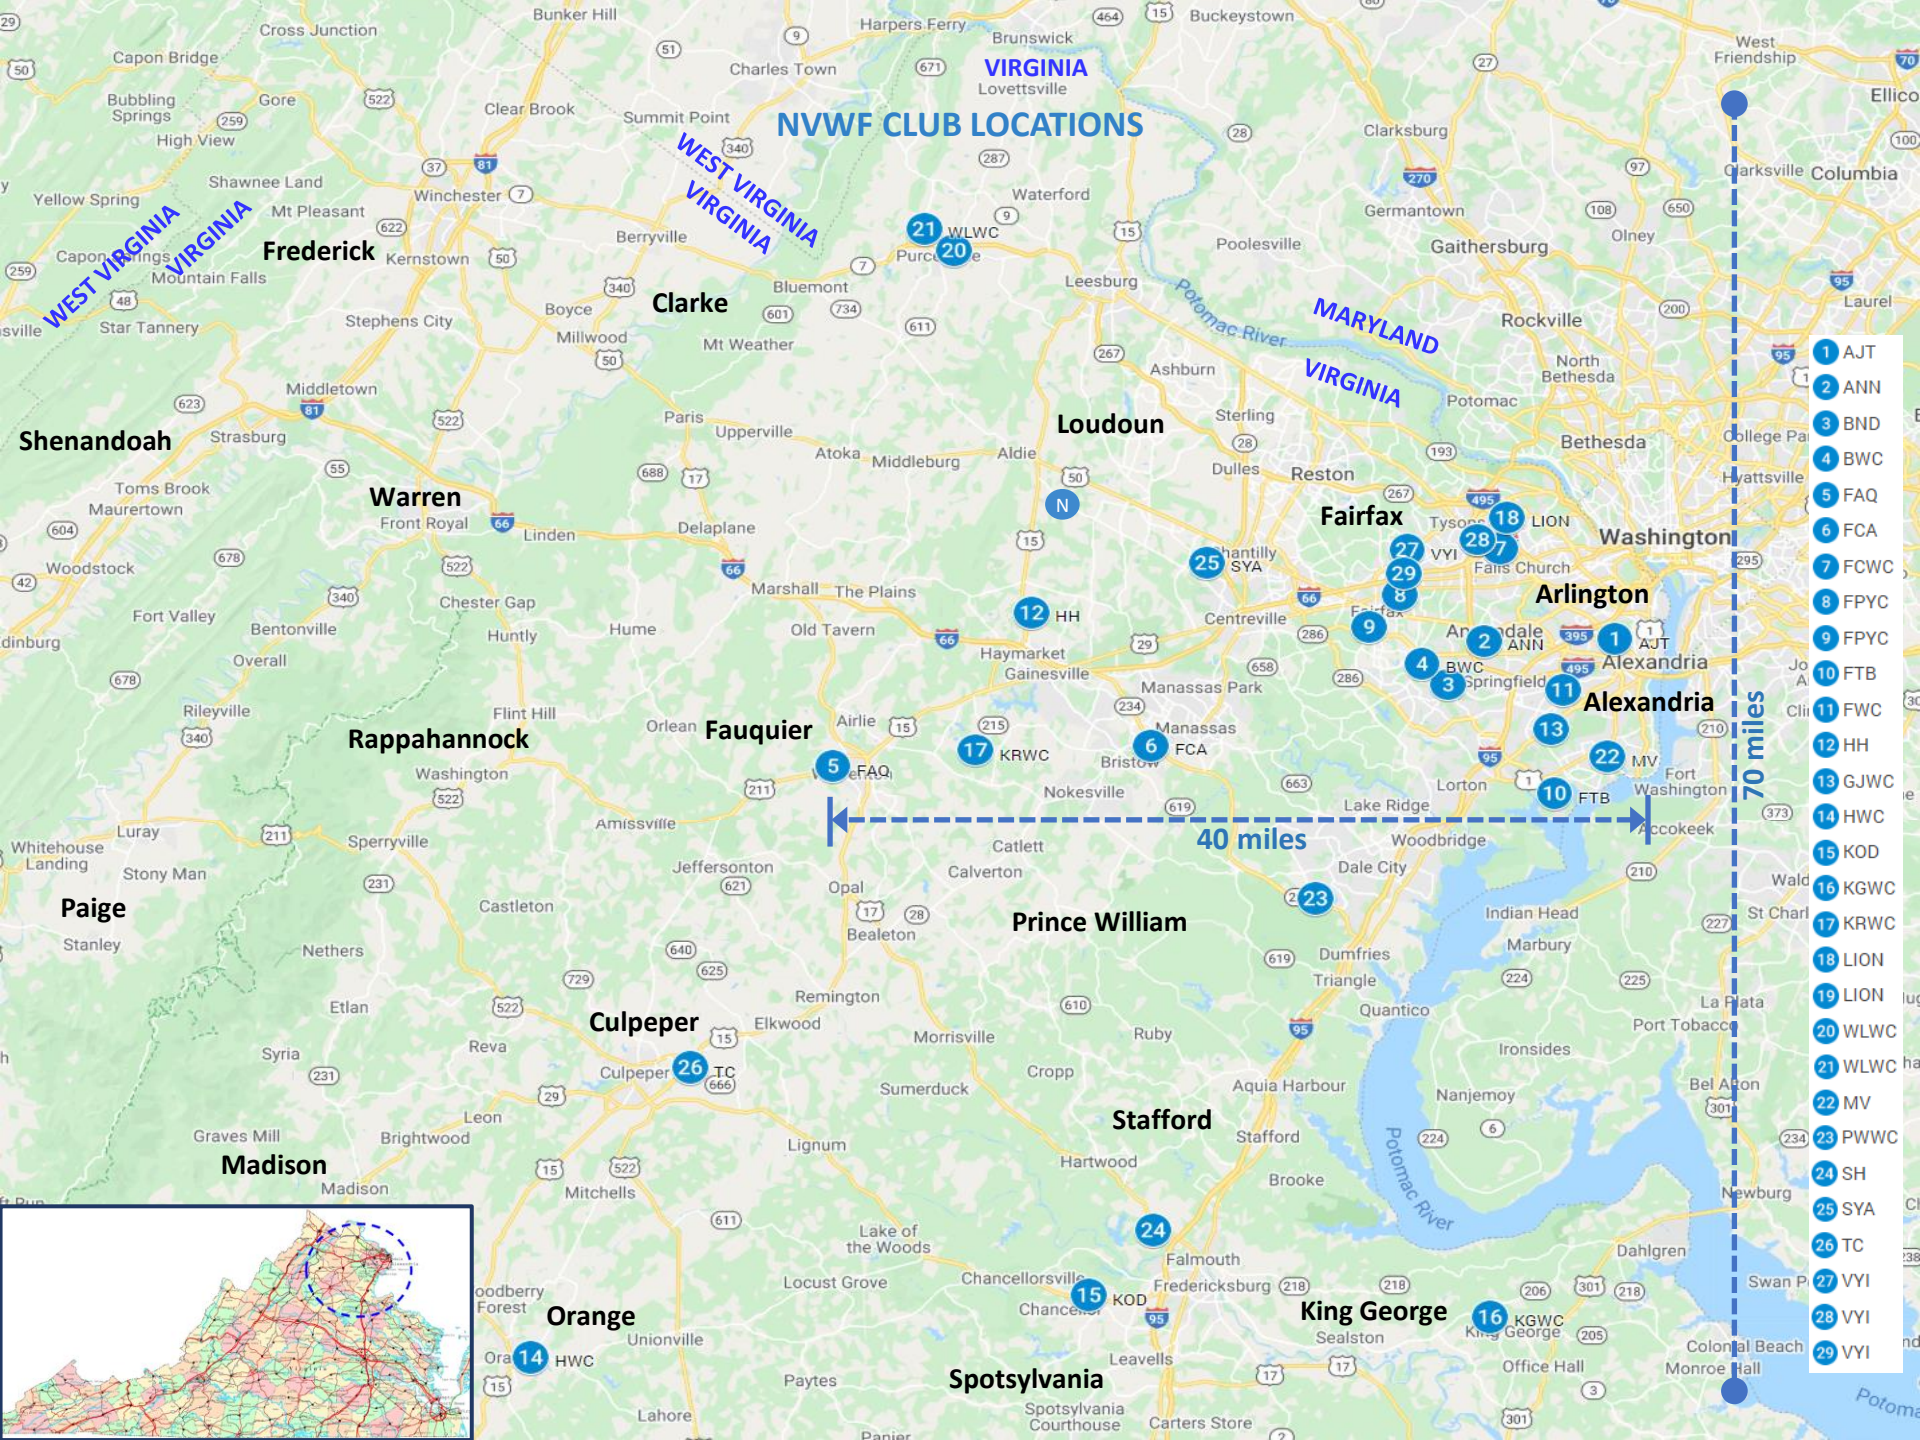

NVWF CLUB LOCATIONS

Compiled by Bill Marck

May 1, 2020

VIRGINIA COUNTIES AND MAJOR HIGHWAYS

Virginia

- ★ State Capitals
 - County Seat
 - Cities 500,000+
 - Cities 100,000-499,999
 - Cities 50,000-99,999
 - Cities 10,000-49,999
 - Cities 0-9,999
- | | | |
|---|---|--|
| <ul style="list-style-type: none"> --- State Boundaries --- County Boundaries | <ul style="list-style-type: none"> — Toll Roads and Bridges — Interstate Highways — U.S. Highways — State Roads | <ul style="list-style-type: none"> — Major Rivers — Intermediate Rivers — Lakes |
|---|---|--|

<http://www.yellowmaps.com/maps/img/US/printable/Virginia-printable-map-874.jpg>

Select High Schools Based on Size And Other Factors

Includes:

- A few select 5A schools
- All 6A schools in the scene
- A few select other schools as easy hosts

Consider:

- Ease of driving to events
- North, South, East, West, Central
 - Combinations
 - Rotations

Additional Information

NVWF CLUB LOCATIONS BY SIZE

1	LION	91
2	LION	91
3	BWC	80
4	FCWC	68
5	FAQ	64
6	VVI	53
7	VVI	53
8	VVI	53
9	WLWC	52
10	WLWC	52
11	FWC	51
12	GJWC	50
13	HWC	49
14	BND	44
15	PWWC	44
16	SC	39
17	KGWC	37
18	KRWC	37
19	AJT	36
20	ANN	36
21	FCA	36
22	FTB	35
23	KOD	35
24	MV	34
25	SH	31
26	SYA	31
27	HH	22
28	FPYC	16
29	FPYC	16
30	TC	0

NVWF CLUB LOCATIONS BY SIZE

- 1 LION 91
- 2 LION 91
- 3 BWC 80
- 4 FCWC 68
- 5 FAQ 64
- 6 VVI 53
- 7 VVI 53
- 8 VVI 53
- 9 WLWC 52
- 10 WLWC 52
- 11 FWC 51
- 12 GJWC 50
- 13 HWC 49
- 14 BND 44
- 15 PWWC 44
- 16 SC 39
- 17 KGWC 37
- 18 KRWC 37
- 19 AJT 36
- 20 ANN 36
- 21 FCA 36
- 22 FTB 35
- 23 KOD 35
- 24 MV 34
- 25 SH 31
- 26 SYA 31
- 27 HH 22
- 28 FPYC 16
- 29 FPYC 16
- 30 TC 0